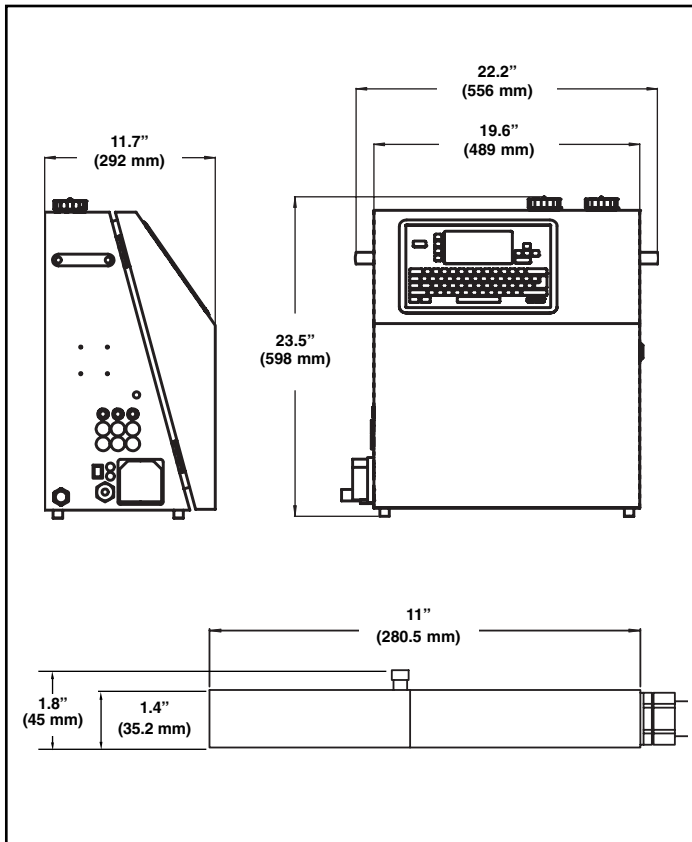

Dimensions

Specifications

Standard Features

- Up to 4 lines of code
- Automatic printhead flushing during start up and shut down
- Local language message editing and display
- Low solvent consumption
- IP54 stainless steel enclosure
- Shift coding
- Maintenance due indicator
- Simple WYSIWYG message creation
- Logo and graphics creation
- Password protection system
- Serializer
- Continuous print capability
- Current and expiration time and date coding
- 9.8-foot (3 m) printhead umbilical
- Bar code printing
- QWERTY keypad
- Simple push button operation
- Multi-message storage
- Multi-national character printing

Print Speed

Up to 2133 characters/sec./line

Fonts

5 x 5, 7 x 5, 9 x 6, 12 x 8, 16 x 11, 19 x 14, 24 x 17

Print Height

- 0.08 to 0.4 inches (2 to 10 mm)
- Optimum throw distance 0.36 inches (9 mm)

Electrical Requirements

- 110/230 VAC, 50/60 Hz
- 200VA

Environment

- Temperature range 41°F - 113°F (5°C - 45°C)
- Humidity up to 90% non-condensing

Inks

A range of inks, including low environmental impact and substrate-specific, for a variety of applications and industries

Data Input

- Shaft encoder
- Product detector NPN/PNP
- Programmable via keyboard or RS232 serial port

Options

- Stainless steel base
- Printhead positive kit
- 90 degree printhead
- Alarm outputs
- Visual status indicators
- 19.7-foot (6 m) printhead umbilical
- Remote print message selection
- ECC 200 data matrix 2D bar code
- LAN port / RS485 / 20mA Loop
- Air dryer kit

Videojet TotalSource® Service

The **TotalSource** program is the finest and most complete technical support system in the business. These services include everything from expert applications assistance, operator training and a full spectrum of maintenance services. The **TotalSource** program ensures total customer satisfaction. **Support when you need it**

CERTIFIED
ISO 9001
DOCUMENTED QUALITY

800-843-3610 • www.videojet.com • info@videojet.com

Videojet Technologies Inc. • 1500 Mittel Boulevard
Wood Dale IL • 60191-1073 • USA
Phone: 630-860-7300 • Fax: 630-616-3623