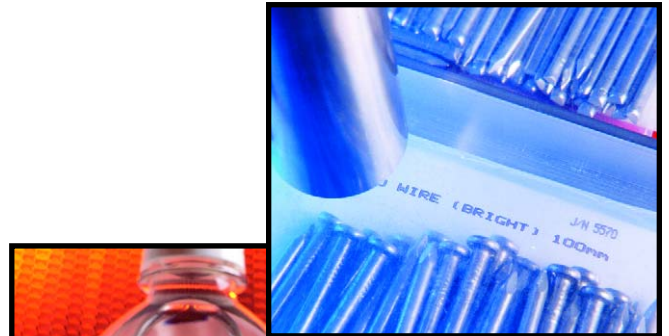

Small Character Ink Jet Printing

The Videojet® 46s ink jet printer provides the highest reliability reduced running costs available from an airless printer.

- **No need for factory air**
- **4 line printing for maximum flexibility**
- **Single line print speed up to 1,066 feet per minute (5.4 m/sec.)**
- **Push button stop/start with automatic printhead flushing**
- **Stainless steel IP54 cabinet**
- **Fully compatible with Connector software**
- **Suitable for a wide range of industries, including food and beverage, pharmaceuticals, automotive parts, steel products, electronics and many more**

Dimensions

Specifications

Standard Features

- Up to 4 lines of code
- Automatic printhead flushing during start up and shut down
- Local language message editing and display
- Low solvent consumption
- IP54 stainless steel enclosure
- Shift coding
- Maintenance due indicator
- Simple WYSIWYG message creation
- Logo and graphics creation
- Password protection system
- Serializer
- Continuous print capability
- Current and expiration time and date coding
- 9.8-foot (3 m) printhead umbilical
- Bar code printing
- QWERTY keypad
- Simple push button operation
- Multi-message storage
- Multi-national character printing