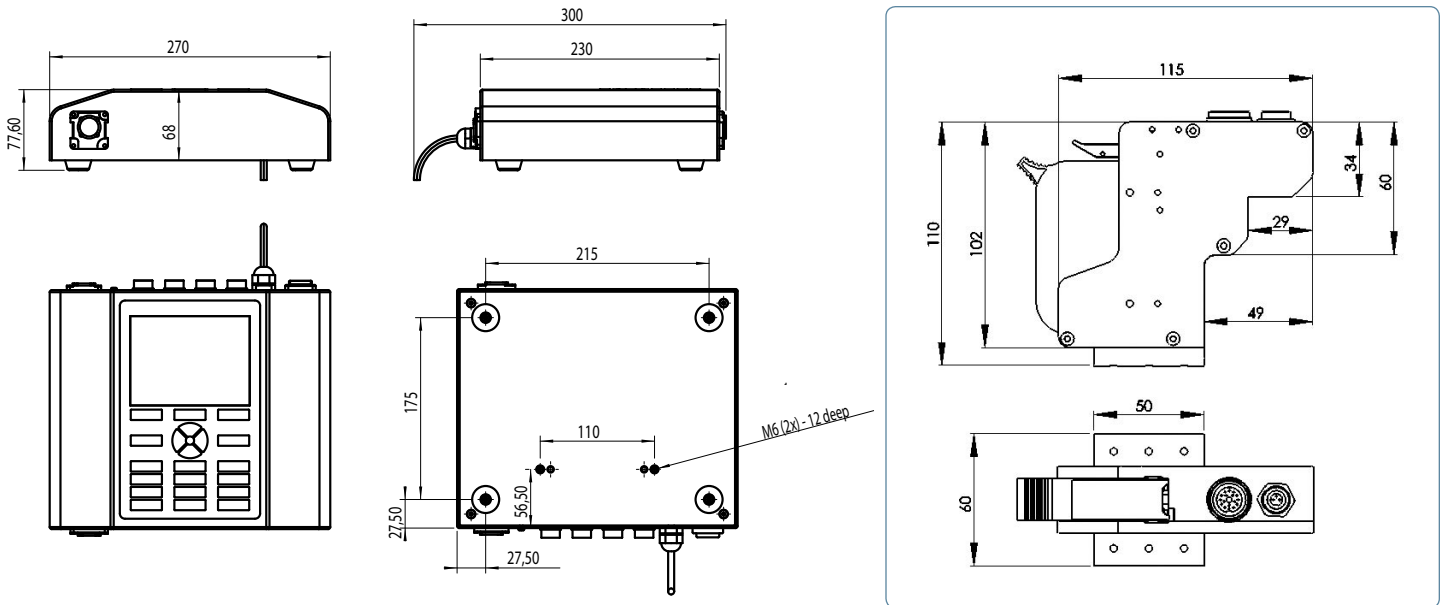

Select Product Specifications

Line Speed / Resolution Capability

250 fpm (75 mpm) at 600x240 dpi
Maximum resolution of 600x600 dpi
Line speed dependent on selected print resolution

Linear Bar Codes

EAN8, EAN13, CODE128, EAN128, 2/5i, CODE39

Keyboard

Membrane style with tactile feedback, including 21 numeric/alphabetic, and special function keys.

Display

320x240 pixel backlit 5.6" LCD display
WYSIWYG onscreen message editing

Language Options (user interface)

English, Danish, Dutch, Finnish, French, German, Italian, Portuguese, Spanish, Swedish

Controller Dimensions

10.6" (270 mm) long
9.1" (230 mm) wide
3.1" (78 mm) high
Dimensions exclude printhead, accessory cables and power supply connections

Printhead Dimensions

Four printhead options are available with different dimensions to meet line integration requirements

The following dimensions are for the Standard Blue printhead:

4.5" (115 mm) long
4.3" (110 mm) high
2.4" (60 mm) wide (at rub plate)

Dimensions exclude cartridge and cable connections

Red, Green, and Gold printhead dimensions vary in length and height from Blue printhead

Environmental Protection

IP65 (controller)

Temperature/Humidity Range

41°F to 113°F (5°C to 45°C)

Non-condensing humidity

Electrical Requirements

Nominal supply power 90 - 240 VAC at 50/60 Hz

Approximate Weight (Controller)

7.7 lbs (3.5 kgs)

Dimensions

Standard Blue Printhead

800-843-3610 / www.videojet.com / info@videojet.com

Videojet Technologies Inc. / 1500 Mittel Blvd. / Wood Dale IL 60191-1073 / USA

Phone 630-860-7300 Fax 800-582-1343